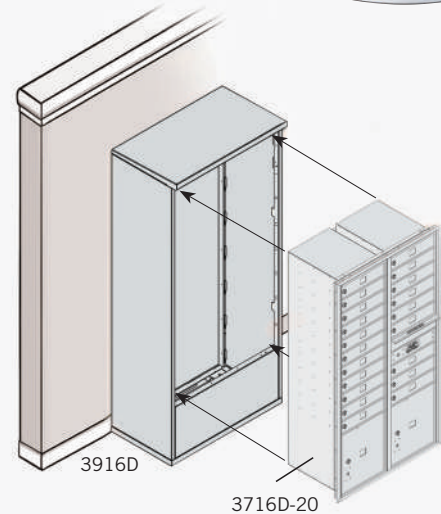

4C Horizontal Mailbox Enclosures - Free-Standing

4C HORIZONTAL MAILBOX ENCLOSURES FREE-STANDING

Made of heavy duty aluminum, Salsbury 3900 series 4C free-standing mailbox enclosures are designed to accommodate Salsbury 3700 series U.S.P.S. approved and private access front loading 4C standard and custom horizontal mailboxes. Free-standing mailbox enclosures mount to the ground and can accommodate each of the Salsbury 3700 series horizontal mailbox heights in both one door wide (single column) and two (2) doors wide (double column). Mailboxes are sold separately - see pages 12-17. Free-standing mailbox enclosures feature a durable powder coated finish available in four (4) contemporary colors that match the color of the 4C horizontal mailboxes. 4C standard and custom horizontal mailboxes easily fit into the fully assembled enclosures with mounting hardware (included). Free-standing mailbox enclosures provide a convenient means of installing 4C standard and custom horizontal mailboxes in locations where a wall mounting application is not desired or available. Designed for indoor and outdoor use, free-standing mailbox enclosures are ideal for apartments, condominiums, commercial buildings, offices and many other applications.

Volume Discount Pricing Available On-Line!

#3916D free-standing mailbox enclosure with front loading 4C mailbox unit (#3716D-20 - see page 13) in aluminum finish displayed

3916D

3916S

order mailboxes separately - see pages 12-17

- **Free-Standing Enclosures come Fully Assembled**
- **Designed for Indoor or Outdoor Use**

SAMPLE INSTALLATION

Models displayed:
(1) 3916D
(1) 3716D-20

Note: It is recommended that all free-standing mailbox enclosures be wall and/or floor anchored.