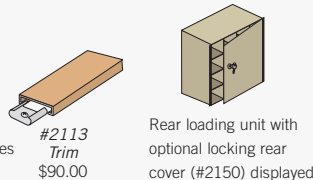

2100 SERIES DOOR SIZES

Replacement doors include frame and lock with two (2) keys.

3-1/2" 5" #1	5-1/2" 6" #2	11" 6" #3
#2151 \$35.00	#2152 \$45.00	#2153 \$55.00

Americana Mailboxes in Free-Standing Rotary Mail Center (#3150 - see pages 44-45) displayed.

AMERICANA MAILBOX OPTIONS

OPTIONS

- Custom sized mailbox units - call for pricing
- Rear covers - locking on rear loading units (#2150 - \$50.00)
- Trim - tan snap-on peripheral trim 1-1/2" W x 3/8" D for up to (3) columns of mailboxes (#2113 - \$90.00)