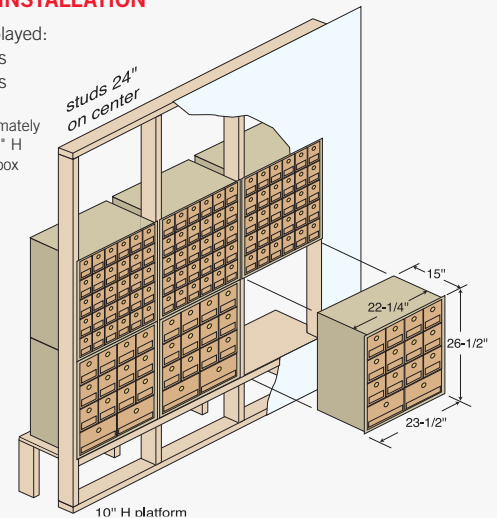

Americana Mailboxes

AMERICANA MAILBOXES

REAR OR FRONT LOADING PRIVATE ACCESS

Salsbury 2100 series Americana mailboxes have aluminum die-cast doors. Each door includes a five (5) pin cylinder cam lock with two (2) keys. The doors are hinged on aluminum die-cast frames and are attached to the individual compartments with four (4) screws. The mailbox compartments are constructed of 20 gauge steel and powder coated tan. They are designed to stack two (2) high and mount adjacent to each other or between wall studs. All units have the same outside dimensions. Rear loading units can be accessed by the U.S.P.S. when used in Rotary Mail Centers (see page 44). Americana mailboxes are ideal for use in colleges and schools, private postal centers, government agencies, corporate mailrooms, military bases and many other applications.

Volume Discount Pricing Available On-Line!

If Front Loading:

Units include solid rear covers. Two (2) master commercial locks with two (2) keys (#2192) open a door panel that swings on a continuous hinge. All openings are usable.

2116FL
Front loading (FL) unit

SAMPLE INSTALLATION

Models displayed:
(3) 2130RL's
(3) 2114RL's

Allow approximately 24" W and 53" H for each mailbox column.

Rear loading Americana mailboxes with optional trim (#2113) and custom engraved doors (#2168) displayed